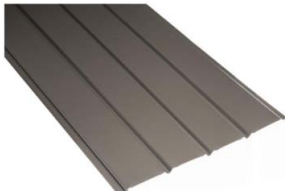

Gracy Built  
196 Olympic Drive, Mtn Home  
Exterior Color Board

Clay Windows

Dark Bronze Soffit & Fascia

Brick / Acme:  
Color: Bayou Rouse

Shingles / Weatherwood

Front Door 6L

Stain Color / Dark Walnut

Black Hardware